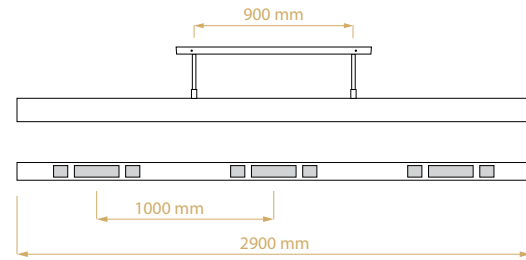

HEATSAIL

LIGHTING

HEATING

MISTING

PRODUCTS AND TECHNICAL SPECIFICATIONS

MADE IN BELGIUM

B230		
Infra-red heat	3000 Watt	
Lighting	6 x 16 Watt	
Electrical requirements		
Fuse	16 amp	
Wiring	3 x 2,5 mm ²	

B390		
Infra-red heat	4000 Watt	
Lighting	8 x 16 Watt	
Electrical requirements		
Fuse	20 amp	
Wiring	5 x 2.5 mm ² or (2x) 3 x 2.5 mm ²	