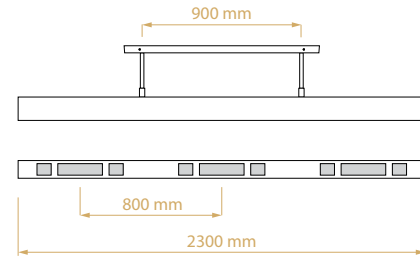

HEATSAIL

LIGHTING

HEATING

MISTING

PRODUCTS AND TECHNICAL SPECIFICATIONS

MADE IN BELGIUM

B230		
Infra-red heat	3000 Watt	
Lighting	6 x 16 Watt	
Electrical requirements		
Fuse	16 amp	
Wiring	3 x 2,5 mm ²	

B390		
Infra-red heat	4000 Watt	
Lighting	8 x 16 Watt	
Electrical requirements		
Fuse	20 amp	
Wiring	5 x 2.5 mm ² or (2x) 3 x 2.5 mm ²	