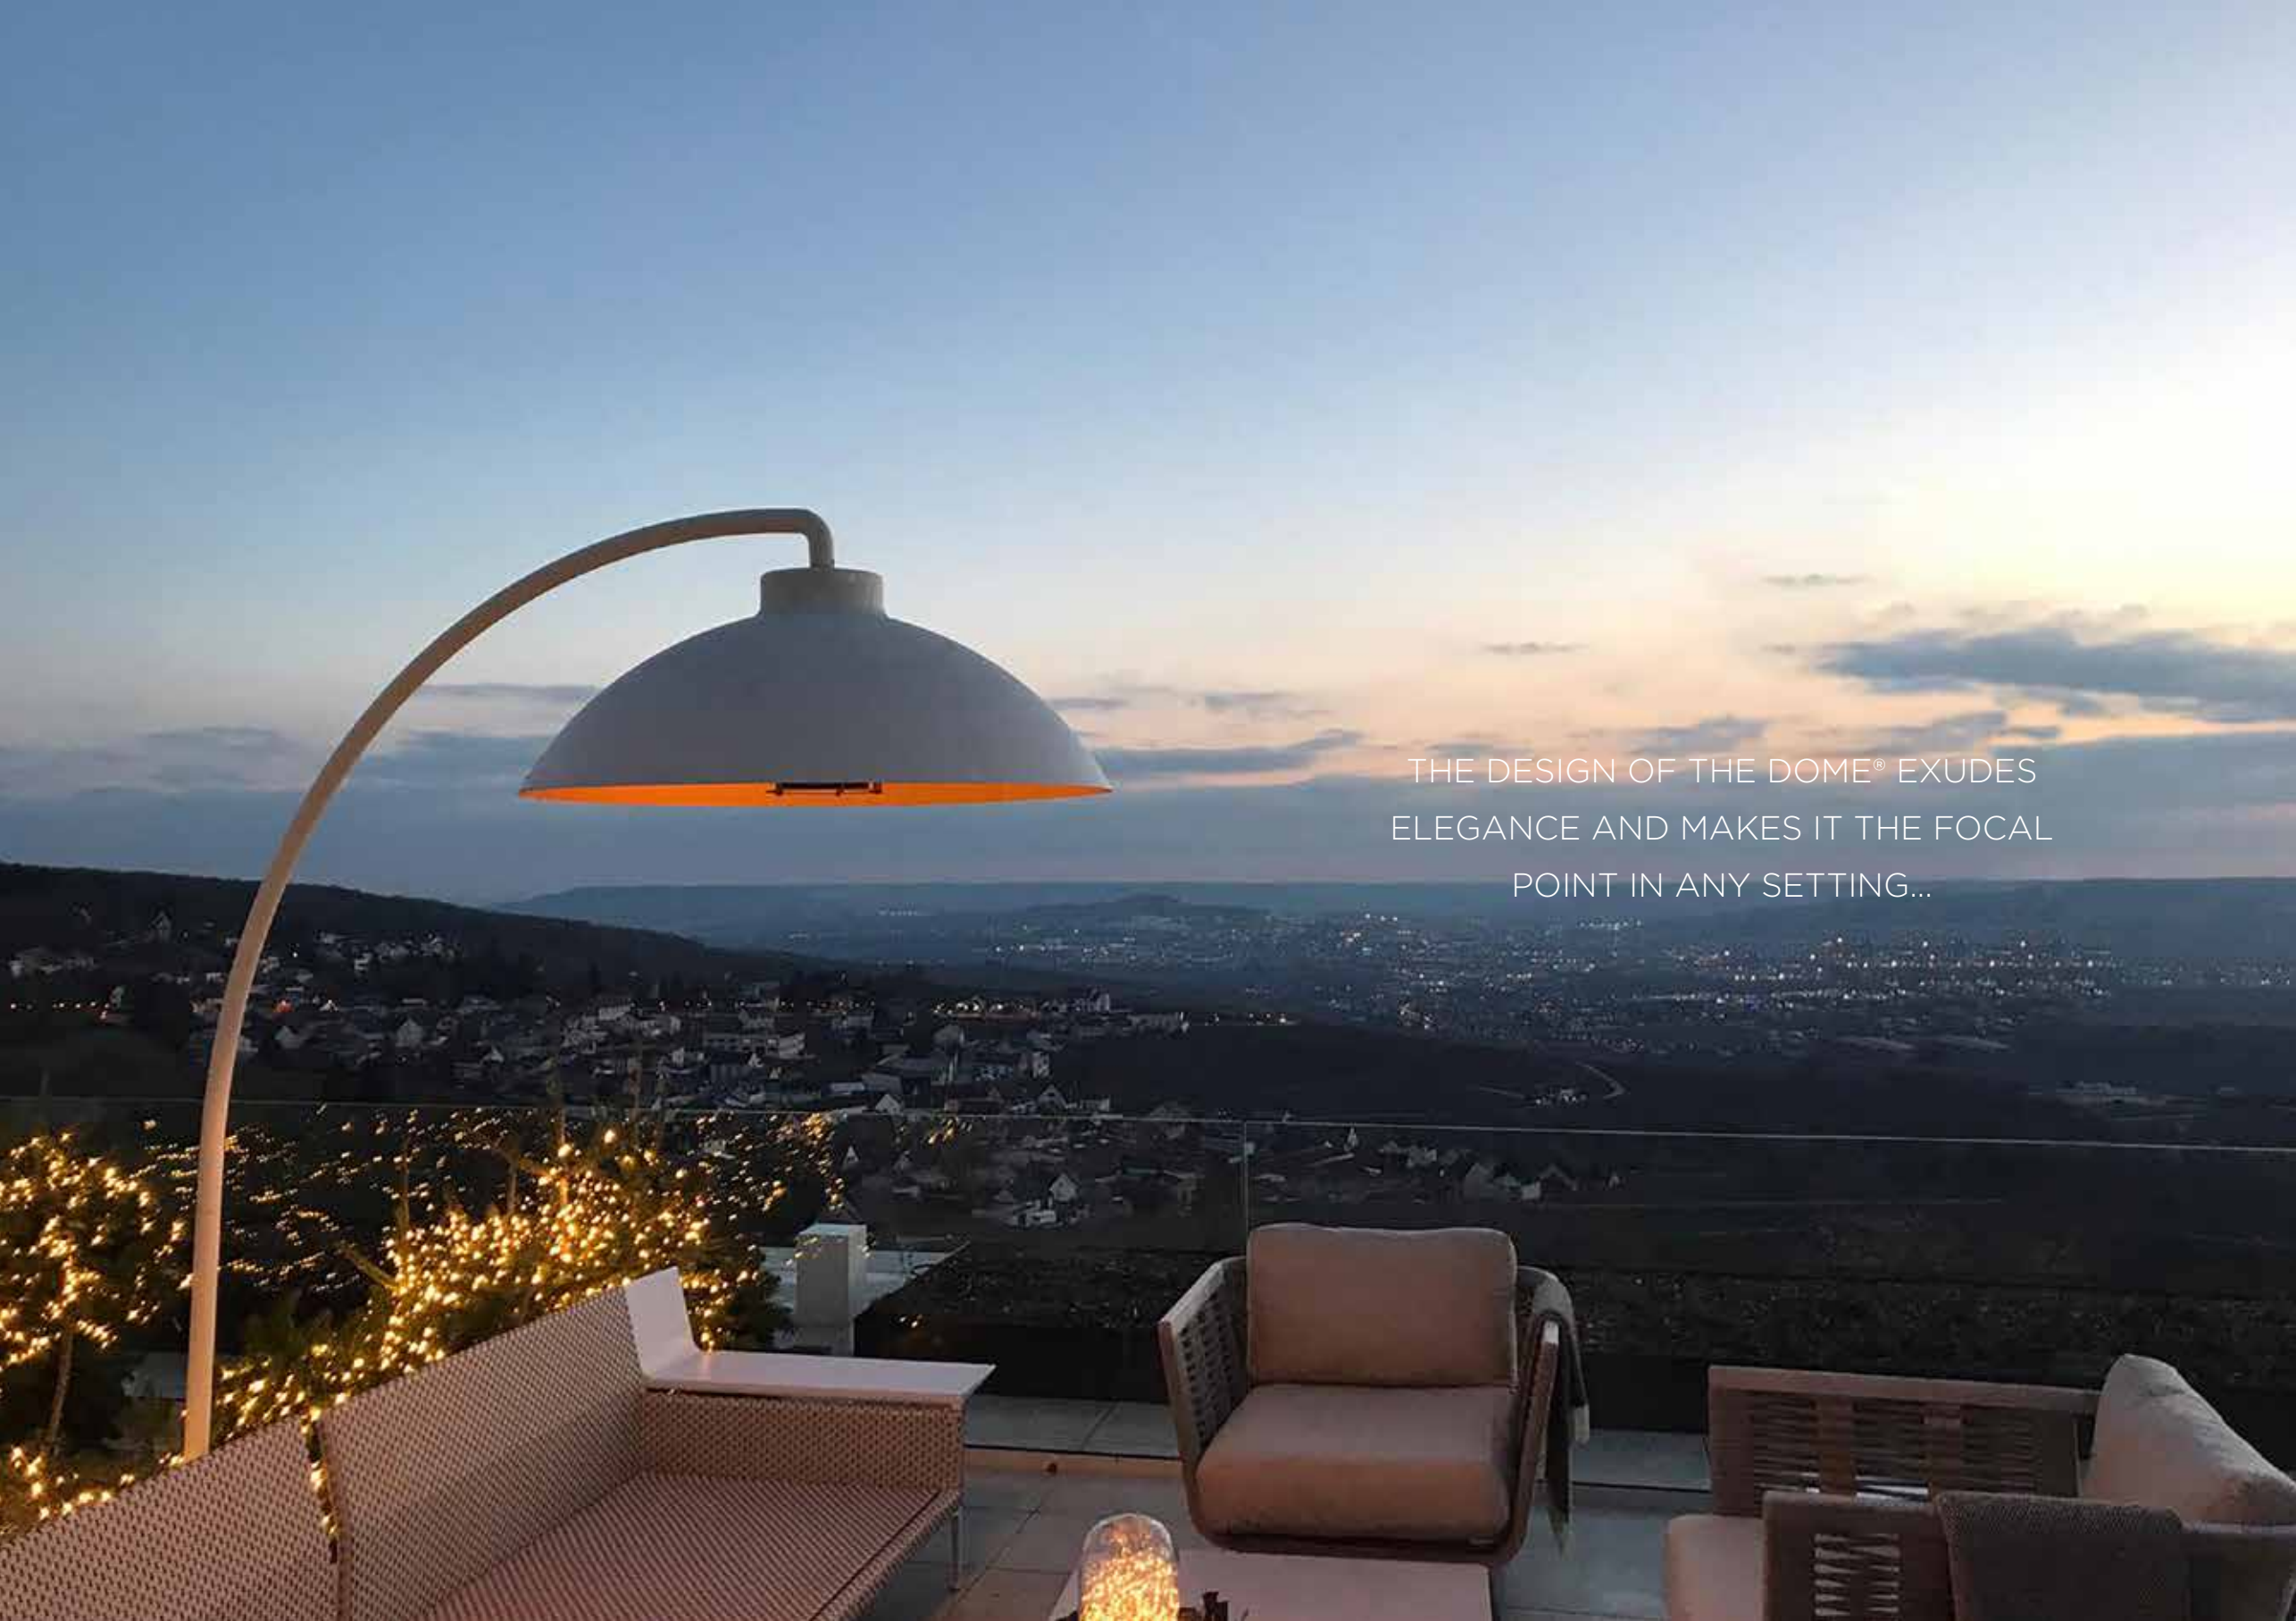

THE DESIGN OF THE DOME® EXUDES
ELEGANCE AND MAKES IT THE FOCAL
POINT IN ANY SETTING...