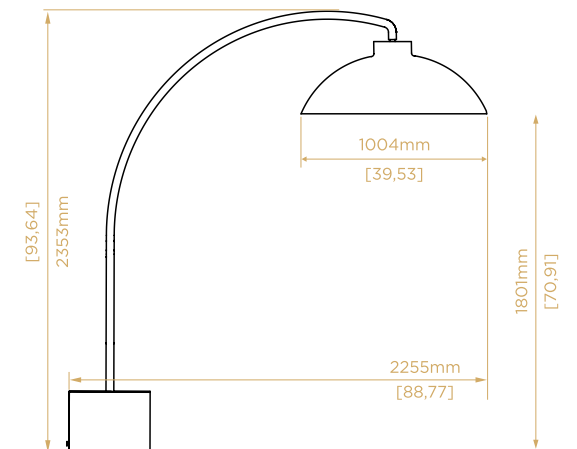

UK VERSION

Consumption	2,97 kw/h
Infra-red heat	2850 Watt
Lighting	120 Watt

RADIATING RANGE OF 5 METRES

DIMENSIONS

Diameter hood	100cm
Hood height	50cm
Base	43x43x32cm

MADE IN BELGIUM

DOME® LIGHT BY HEATSAIL