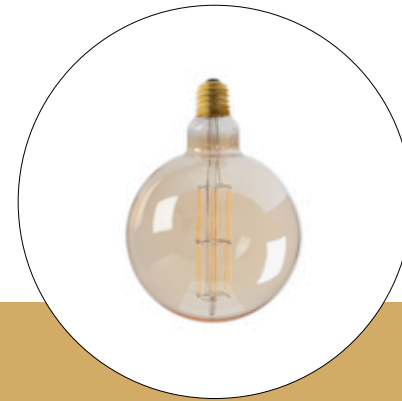

DOME® LIGHT BY HEATSAIL

EXTEND YOUR GREAT MOMENTS

INDOOR & OUTDOOR LIGHTING

DOME® TIMELESS INDOOR AND OUTDOOR LIGHTING

DOME® LIGHT BY HEATSAIL

With its timeless design and industrial look DOME® LIGHT creates a unique atmosphere for your living or work environment.

Give your ceiling that little added extra. Turn it into a delightful jewel with DOME® LIGHT.

1100 LUMEN
11 WATT

VERY LOW
CONSUMPTION

LED
DIMMABLE