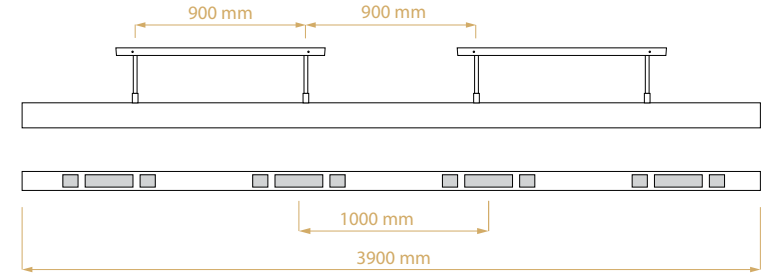

HEATSAIL

LIGHTING

HEATING

MISTING

PRODUCTS AND TECHNICAL SPECIFICATIONS

MADE IN BELGIUM

B230		
Infra-red heat	3000 Watt	
Lighting	6 x 16 Watt	
Electrical requirements		
Fuse	16 amp	
Wiring	3 x 2,5 mm ²	

B390		
Infra-red heat	4000 Watt	
Lighting	8 x 16 Watt	
Electrical requirements		
Fuse	20 amp	
Wiring	5 x 2.5 mm ² or (2x) 3 x 2.5 mm ²	