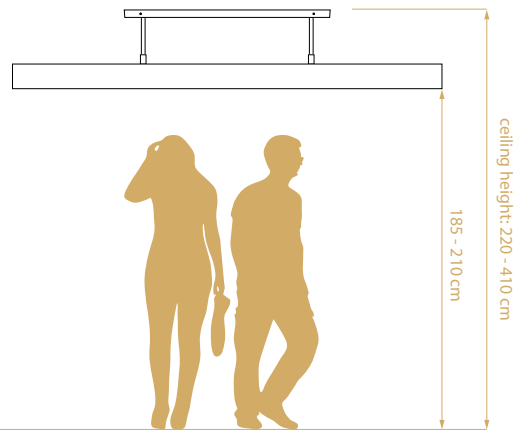

PRODUCTS AND TECHNICAL SPECIFICATIONS

MADE IN BELGIUM