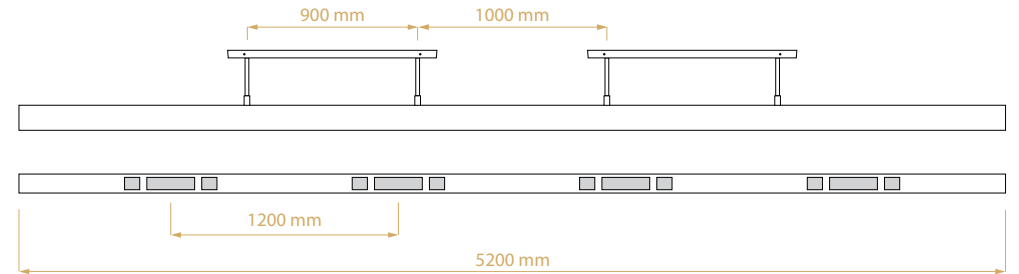

B520		
Infra-red heat	4000 Watt	
Lighting	8 x 16 Watt	
Electrical requirements		
Fuse	20 amp	
Wiring	5 x 2.5 mm² or (2x) 3 x 2.5 mm²